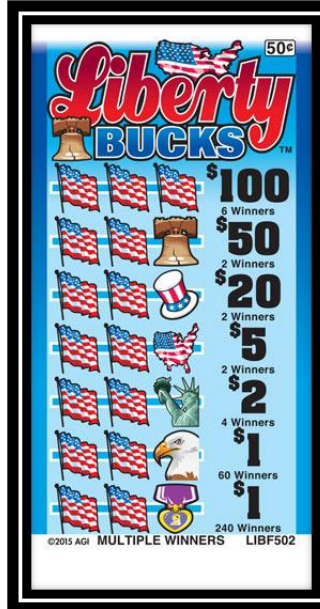

\$.25 Pull-Tabs \$150 Top Payout

POW231

VPF231

NWF231

UFF231

NRF231

SUNF231

\$.50 Pull-Tabs \$250 Top Payout

POW504B

LIBF504B

UMF504B

UIF504B

NXF504B

MNPF504B

\$1 Pull-Tabs \$100 Top Payout

FRRF108

LIBF108

POW108

SUNF108

108		MULTI-WINNER PAYOUTS	
Takes in 3120 cards at \$1 per card\$3120.00		20 Winners @ \$100.00\$2000.00
PAYOUT:		10 Winners @ \$10.00\$100.00
4 Winners @ \$100.00\$400.00	5 Winners @ \$3.00\$15.00
4 Winners @ \$100.00\$400.00	24 Winners @ \$2.00\$48.00
4 Winners @ \$100.00\$400.00	197 Winners @ \$1.00\$197.00
4 Winners @ \$100.00\$400.00		
20 Winners @ \$5.00\$100.00		
260 Winners @ \$1.00\$260.00		
DEFINITE PAYOUT 75.64%.....\$2360.00			
DEFINITE PROFIT 24.36%.....\$760.00			
ODDS: 1 IN 10.4			
(3 DEALS PER CASE/52LBS)			