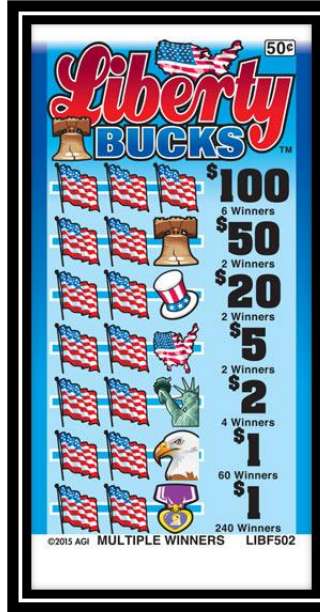

\$200 Top Payout

YMF103

ENF103

NAF103

UMF103

103		MULTI-WINNER PAYOUTS	
Takes in 2970 cards		2 Winners @ \$200.00\$400.00
at \$1 per card\$2970.00		2 Winners @ \$150.00\$300.00
PAYS OUT:		2 Winners @ \$110.00\$220.00
8 Winners @ \$100.00\$800.00	1 Winner @ \$106.00\$106.00
4 Winners @ \$100.00\$400.00	1 Winner @ \$103.00\$103.00
4 Winners @ \$100.00\$400.00	1 Winner @ \$102.00\$102.00
8 Winners @ \$50.00\$400.00	5 Winners @ \$100.00\$500.00
8 Winners @ \$10.00\$80.00	2 Winners @ \$60.00\$120.00
44 Winners @ \$3.00\$132.00	1 Winner @ \$54.00\$54.00
140 Winners @ \$2.00\$280.00	3 Winners @ \$50.00\$150.00
DEFINITE PAYOUT 83.91%\$2492.00	1 Winner @ \$16.00\$16.00
DEFINITE PROFIT 16.09%\$478.00	1 Winner @ \$12.00\$12.00
ODDS: 1 IN 13.75		2 Winners @ \$10.00\$20.00
(2 DEALS PER CASE/33LBS)		12 Winners @ \$6.00\$72.00
		12 Winners @ \$4.00\$48.00
		17 Winners @ \$3.00\$51.00
		109 Winners @ \$2.00\$218.00

\$.25 Pull-Tabs \$150 Top Payout

POW231

VPF231

NWF231

UFF231

NRF231

SUNF231

\$.50 Pull-Tabs \$250 Top Payout

POW504B

LIBF504B

UMF504B

UIF504B

NXF504B

MNPF504B

\$1 Pull-Tabs \$100 Top Payout

FRRF108

LIBF108

POW108

SUNF108

108		MULTI-WINNER PAYOUTS	
Takes in 3120 cards at \$1 per card\$3120.00		20 Winners @ \$100.00\$2000.00
PAYOUT:		10 Winners @ \$10.00\$100.00
4 Winners @ \$100.00\$400.00	5 Winners @ \$3.00\$15.00
4 Winners @ \$100.00\$400.00	24 Winners @ \$2.00\$48.00
4 Winners @ \$100.00\$400.00	197 Winners @ \$1.00\$197.00
4 Winners @ \$100.00\$400.00		
20 Winners @ \$5.00\$100.00		
260 Winners @ \$1.00\$260.00		
DEFINITE PAYOUT 75.64%.....\$2360.00			
DEFINITE PROFIT 24.36%.....\$760.00			
ODDS: 1 IN 10.4			
(3 DEALS PER CASE/52LBS)			