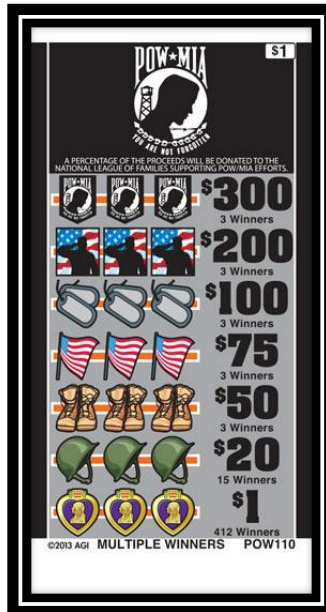

\$1 Pull-Tabs \$250 Top Payout

KVF105

UFF105

MNPF105

COWF105

ICDF105

NRF105

\$1 Patriotic Pull-Tabs

\$500 Top Payout/ \$1 Bottom

YMF1116

ENF116

NAF116

UMF116

POW116

FRRF116

\$1 Pull-Tabs

\$500 Top Payout/ \$1 Bottom

KVF116

NRF116

MNPF116

ASMF116

116		MULTI-WINNER PAYOUTS	
Takes in 3960 cards		4 Winners @ \$500.00\$2000.00
at \$1 per card		2 Winners @ \$100.00\$200.00
.....\$3960.00		2 Winners @ \$50.00\$100.00
PAYS OUT:		2 Winners @ \$10.00\$20.00
4 Winners @ \$500.00\$2000.00	2 Winners @ \$7.00\$14.00
2 Winners @ \$100.00\$200.00	4 Winners @ \$5.00\$20.00
2 Winners @ \$50.00\$100.00	16 Winners @ \$3.00\$48.00
2 Winners @ \$10.00\$20.00	53 Winners @ \$2.00\$106.00
6 Winners @ \$5.00\$30.00	462 Winners @ \$1.00\$462.00
48 Winners @ \$1.00\$48.00		
572 Winners @ \$1.00\$572.00		
DEFINITE PAYOUT 75%.....	\$2970.00		
DEFINITE PROFIT 25%.....	\$990.00		
ODDS: 1 IN 6.23			
(2 DEALS PER CASE/44LBS)			

\$1 Patriotic Pull-Tabs

\$500 Top Payout/ \$5 Bottom

NFF171A

COWF171A

SUNF171A

171A		MULTI-WINNER PAYOUTS	
Takes in 3960 cards			
at \$1 per card\$3960.00			
PAYS OUT:			
4 Winners @ \$500.00	\$2000.00	
2 Winners @ \$100.00	\$200.00	
2 Winners @ \$50.00	\$100.00	
2 Winners @ \$10.00	\$20.00	
6 Winners @ \$5.00	\$30.00	
65 Winners @ \$5.00	\$325.00	
65 Winners @ \$5.00	\$325.00	
DEFINITE PAYOUT 75.76%.....		\$3000.00	
DEFINITE PROFIT 24.24%.....		\$960.00	
ODDS: 1 IN 27.12			
(2 DEALS PER CASE/44LBS)			
4 Winners @ \$500.00	\$2000.00	
2 Winners @ \$100.00	\$200.00	
2 Winners @ \$50.00	\$100.00	
8 Winners @ \$10.00	\$80.00	
124 Winners @ \$5.00	\$620.00	