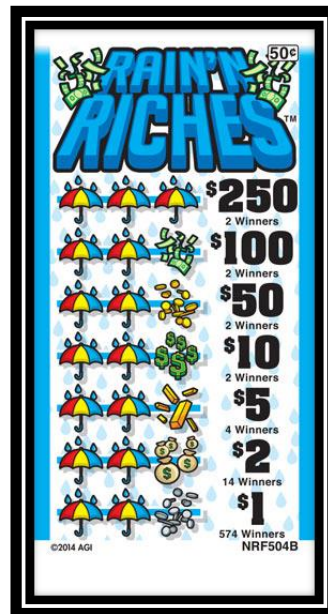

\$1 Patriotic Pull Tabs

\$250 Top Payout

YMF105

NAF105

UMF105

105		MULTI-WINNER PAYOUTS	
Takes in 3960 cards		6 Winners @ \$250.00\$1500.00
at \$1 per card\$3960.00		2 Winners @ \$100.00\$200.00
PAYS OUT:			
6 Winners @ \$250.00\$1500.00	2 Winners @ \$75.00\$150.00
2 Winners @ \$100.00\$200.00	2 Winners @ \$50.00\$100.00
2 Winners @ \$75.00\$150.00	1 Winner @ \$30.00\$30.00
2 Winners @ \$50.00\$100.00	1 Winner @ \$27.00\$27.00
2 Winners @ \$25.00\$50.00	4 Winners @ \$15.00\$60.00
24 Winners @ \$5.00\$120.00	3 Winners @ \$7.00\$21.00
864 Winners @ \$1.00\$864.00	8 Winners @ \$5.00\$40.00
		5 Winners @ \$3.00\$15.00
		84 Winners @ \$2.00\$168.00
		673 Winners @ \$1.00\$673.00
DEFINITE PAYOUT 75.35%.....\$2984.00			
DEFINITE PROFIT 24.65%.....\$976.00			
ODDS: 1 IN 4.39			
(2 DEALS PER CASE/44LBS)			

\$1 Pull-Tabs \$250 Top Payout

KVF105

UFF105

MNPF105

COWF105

ICDF105

NRF105

\$1 Patriotic Pull-Tabs

\$500 Top Payout/ \$1 Bottom

YMF1116

ENF116

NAF116

UMF116

POW116

FRRF116

\$1 Pull-Tabs