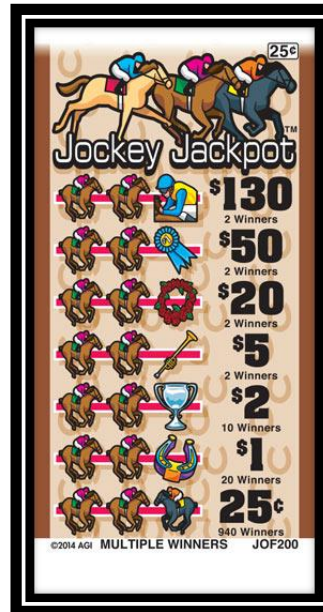

\$1 Patriotic Pull-Tabs

\$500 Top Payout/ \$5 Bottom

NFF171A

COWF171A

SUNF171A

171A		MULTI-WINNER PAYOUTS	
Takes in 3960 cards			
at \$1 per card\$3960.00			
PAYS OUT:			
4 Winners @ \$500.00	\$2000.00	
2 Winners @ \$100.00	\$200.00	
2 Winners @ \$50.00	\$100.00	
2 Winners @ \$10.00	\$20.00	
6 Winners @ \$5.00	\$30.00	
65 Winners @ \$5.00	\$325.00	
65 Winners @ \$5.00	\$325.00	
DEFINITE PAYOUT 75.76%.....		\$3000.00	
DEFINITE PROFIT 24.24%.....		\$960.00	
ODDS: 1 IN 27.12			
(2 DEALS PER CASE/44LBS)			
4 Winners @ \$500.00	\$2000.00	
2 Winners @ \$100.00	\$200.00	
2 Winners @ \$50.00	\$100.00	
8 Winners @ \$10.00	\$80.00	
124 Winners @ \$5.00	\$620.00	