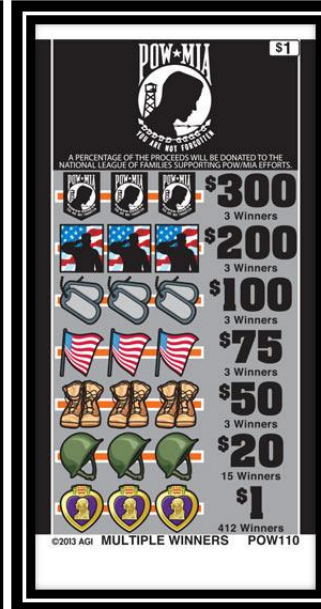

\$.25 Pull-Tabs \$150 Top Payout

POW231

VPF231

NWF231

UFF231

NRF231

SUNF231

\$.50 Pull-Tabs \$250 Top Payout

POW504B

LIBF504B

UMF504B

UIF504B

NXF504B

MNPF504B

\$1 Pull-Tabs \$100 Top Payout

FRRF108

LIBF108

POW108

SUNF108

108		MULTI-WINNER PAYOUTS	
Takes in 3120 cards at \$1 per card\$3120.00		20 Winners @ \$100.00\$2000.00
PAYOUT:		10 Winners @ \$10.00\$100.00
4 Winners @ \$100.00\$400.00	5 Winners @ \$3.00\$15.00
4 Winners @ \$100.00\$400.00	24 Winners @ \$2.00\$48.00
4 Winners @ \$100.00\$400.00	197 Winners @ \$1.00\$197.00
4 Winners @ \$100.00\$400.00		
20 Winners @ \$5.00\$100.00		
260 Winners @ \$1.00\$260.00		
DEFINITE PAYOUT 75.64%.....\$2360.00			
DEFINITE PROFIT 24.36%.....\$760.00			
ODDS: 1 IN 10.4			
(3 DEALS PER CASE/52LBS)			

\$1 Patriotic Pull-Tabs

\$250 Top Payout

POW105

NKF105

LIBF105

FRRF105

MOHF105

ENF105