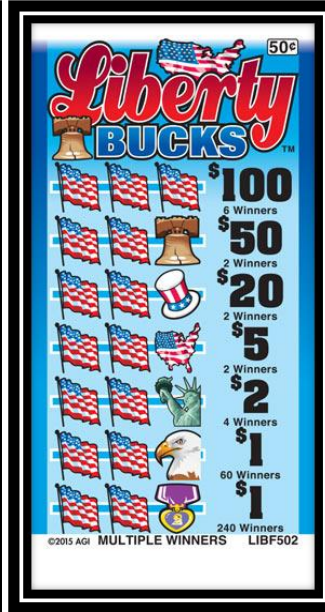

LIBF108

POW108

SUNF108

108		MULTI-WINNER PAYOUTS	
Takes in 3120 cards at \$1 per card\$3120.00		20 Winners @ \$100.00\$2000.00
PAYOUT:		10 Winners @ \$10.00\$100.00
4 Winners @ \$100.00\$400.00	5 Winners @ \$3.00\$15.00
4 Winners @ \$100.00\$400.00	24 Winners @ \$2.00\$48.00
4 Winners @ \$100.00\$400.00	197 Winners @ \$1.00\$197.00
4 Winners @ \$100.00\$400.00		
20 Winners @ \$5.00\$100.00		
260 Winners @ \$1.00\$260.00		
DEFINITE PAYOUT 75.64%.....\$2360.00			
DEFINITE PROFIT 24.36%.....\$760.00			
ODDS: 1 IN 10.4			
(3 DEALS PER CASE/52LBS)			

\$1 Patriotic Pull-Tabs

\$250 Top Payout

POW105

NKF105

LIBF105

FRRF105

MOHF105

ENF105

\$1 Patriotic Pull Tabs

\$250 Top Payout

YMF105

NAF105

UMF105

105		MULTI-WINNER PAYOUTS	
Takes in 3960 cards		6 Winners @ \$250.00\$1500.00
at \$1 per card\$3960.00		2 Winners @ \$100.00\$200.00
PAYS OUT:			
6 Winners @ \$250.00\$1500.00	2 Winners @ \$75.00\$150.00
2 Winners @ \$100.00\$200.00	2 Winners @ \$50.00\$100.00
2 Winners @ \$75.00\$150.00	1 Winner @ \$30.00\$30.00
2 Winners @ \$50.00\$100.00	1 Winner @ \$27.00\$27.00
2 Winners @ \$25.00\$50.00	4 Winners @ \$15.00\$60.00
24 Winners @ \$5.00\$120.00	3 Winners @ \$7.00\$21.00
864 Winners @ \$1.00\$864.00	8 Winners @ \$5.00\$40.00
		5 Winners @ \$3.00\$15.00
		84 Winners @ \$2.00\$168.00
		673 Winners @ \$1.00\$673.00
DEFINITE PAYOUT 75.35%.....\$2984.00			
DEFINITE PROFIT 24.65%.....\$976.00			
ODDS: 1 IN 4.39			
(2 DEALS PER CASE/44LBS)			