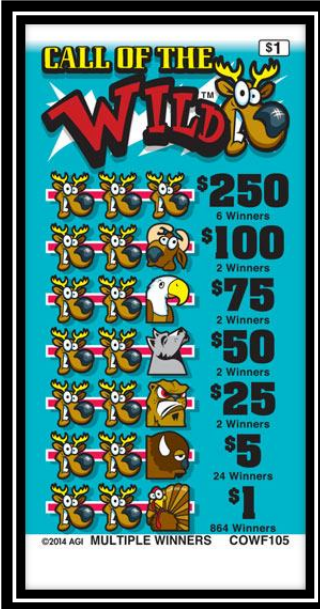

\$500 Top Payout/ \$1 Bottom

KVF116

NRF116

MNPF116

ASMF116

116		MULTI-WINNER PAYOUTS	
Takes in 3960 cards		4 Winners @ \$500.00\$2000.00
at \$1 per card		2 Winners @ \$100.00\$200.00
.....\$3960.00		2 Winners @ \$50.00\$100.00
PAYS OUT:		2 Winners @ \$10.00\$20.00
4 Winners @ \$500.00\$2000.00	2 Winners @ \$7.00\$14.00
2 Winners @ \$100.00\$200.00	4 Winners @ \$5.00\$20.00
2 Winners @ \$50.00\$100.00	16 Winners @ \$3.00\$48.00
2 Winners @ \$10.00\$20.00	53 Winners @ \$2.00\$106.00
6 Winners @ \$5.00\$30.00	462 Winners @ \$1.00\$462.00
48 Winners @ \$1.00\$48.00		
572 Winners @ \$1.00\$572.00		
DEFINITE PAYOUT 75%.....	\$2970.00		
DEFINITE PROFIT 25%.....	\$990.00		
ODDS: 1 IN 6.23			
(2 DEALS PER CASE/44LBS)			

\$1 Patriotic Pull-Tabs

\$500 Top Payout/ \$5 Bottom

NFF171A

COWF171A

SUNF171A

171A		MULTI-WINNER PAYOUTS	
Takes in 3960 cards			
at \$1 per card\$3960.00			
PAYS OUT:			
4 Winners @ \$500.00	\$2000.00	
2 Winners @ \$100.00	\$200.00	
2 Winners @ \$50.00	\$100.00	
2 Winners @ \$10.00	\$20.00	
6 Winners @ \$5.00	\$30.00	
65 Winners @ \$5.00	\$325.00	
65 Winners @ \$5.00	\$325.00	
DEFINITE PAYOUT 75.76%.....		\$3000.00	
DEFINITE PROFIT 24.24%.....		\$960.00	
ODDS: 1 IN 27.12			
(2 DEALS PER CASE/44LBS)			
4 Winners @ \$500.00	\$2000.00	
2 Winners @ \$100.00	\$200.00	
2 Winners @ \$50.00	\$100.00	
8 Winners @ \$10.00	\$80.00	
124 Winners @ \$5.00	\$620.00	