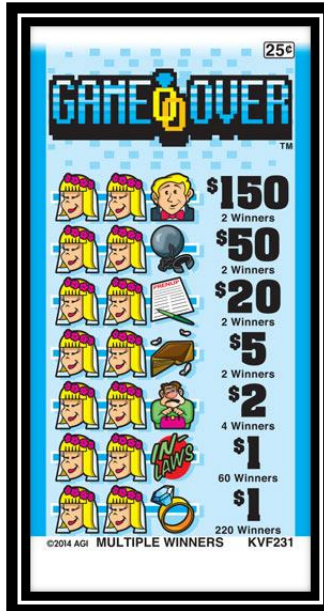

$1 Pull-Tabs $250 Top Payout

KVF105